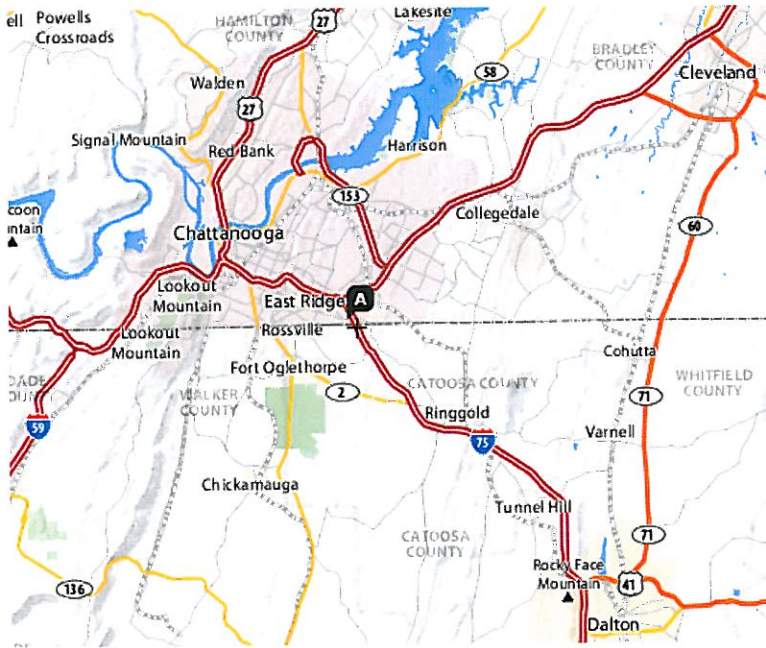

**6521 Ringgold Road
East Ridge, TN 37412**

From Chattanooga:

Take I-24 E toward Atlanta/Knoxville. Take Exit #185A/Atlanta onto I-75 S. Take Exit #1/East Ridge onto Ringgold Rd (US-41 N) toward East Ridge; arrive at 6521 Ringgold Rd.

From Cleveland:

Take I-75 S toward Chattanooga. Take Exit #1/East Ridge onto Ringgold Rd (US-41 N) toward East Ridge; arrive at 6521 Ringgold Rd.

From Dalton/Ringgold:

Take I-75 N. Take Exit #1B/East Ridge onto Ringgold Rd (US-41 N); arrive at 6521 Ringgold Rd.